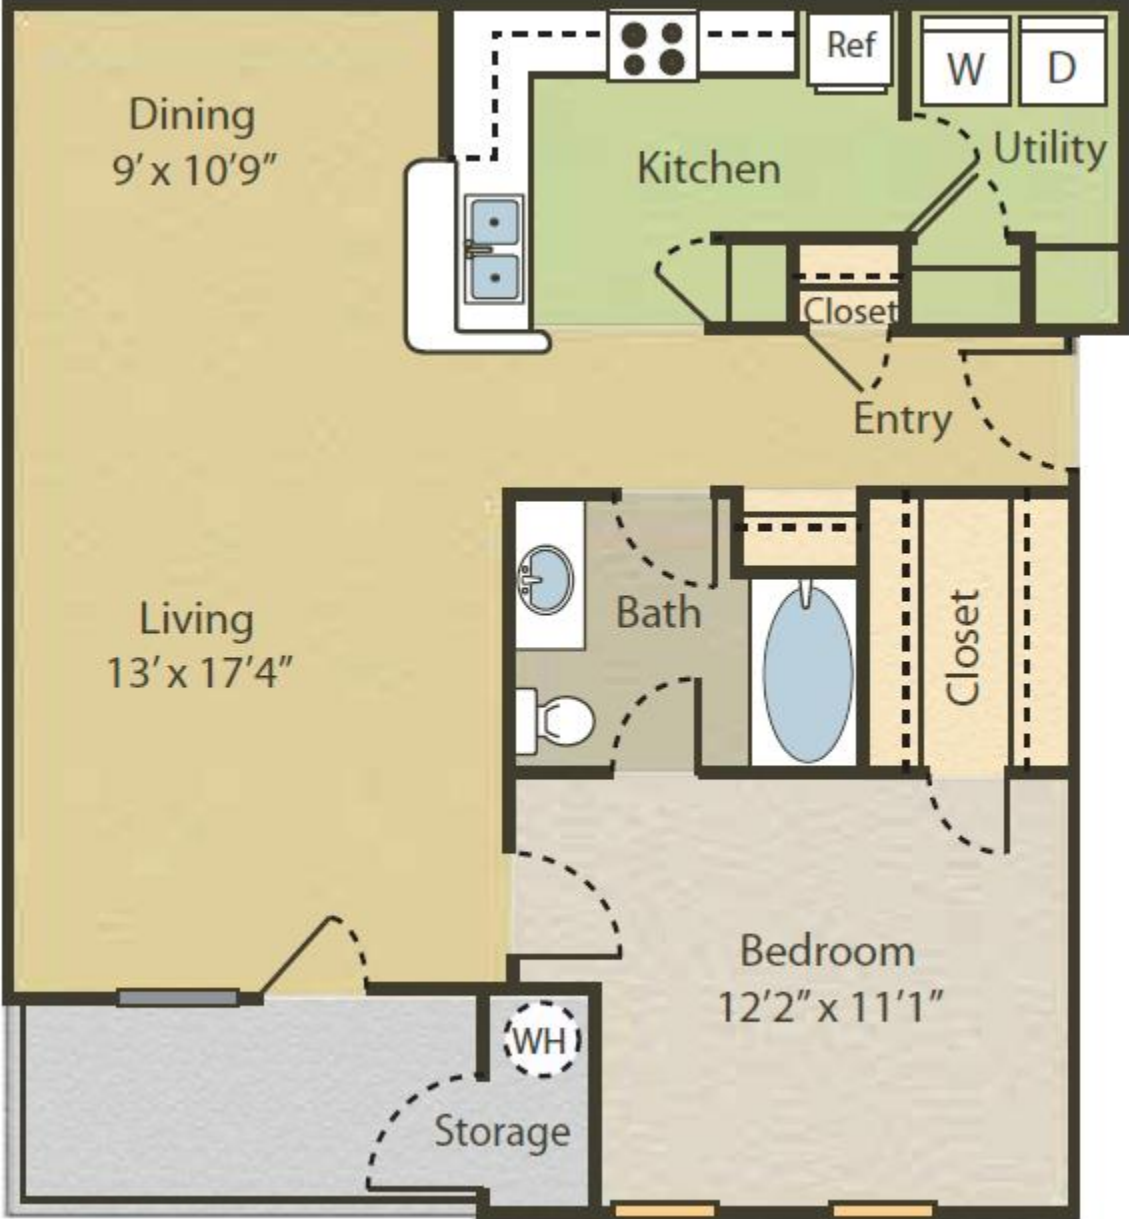

Site Map

Residential Floor Plans

The Manchac - One Bedroom One Bath (852 Sq Ft)

The Lafourche – One Bedroom One Bath (965 Sq Ft)

The Maurepas – Two Bedroom Two Bath (1146 Sq Ft)

The Anchafalaya – Two Bedroom Two Bath (1268 Sq Ft)

The Chauvin – Three Bedroom Two Bath (1402 Sq Ft)

Unit Mix

Count	Rent Roll Type	Description	Rent Roll Sq Ft
54	la01a11a	1x1 Small	852
18	la01a11b	1x1 Large	965
120	la01a22a	2x2 Small	1146
18	la01a22b	2x2 Large	1268
1	la01a22c	2x2 Over office	1300
102	la01a32a	3x2	1402
1	la01a32c	3x2 Over office	1500