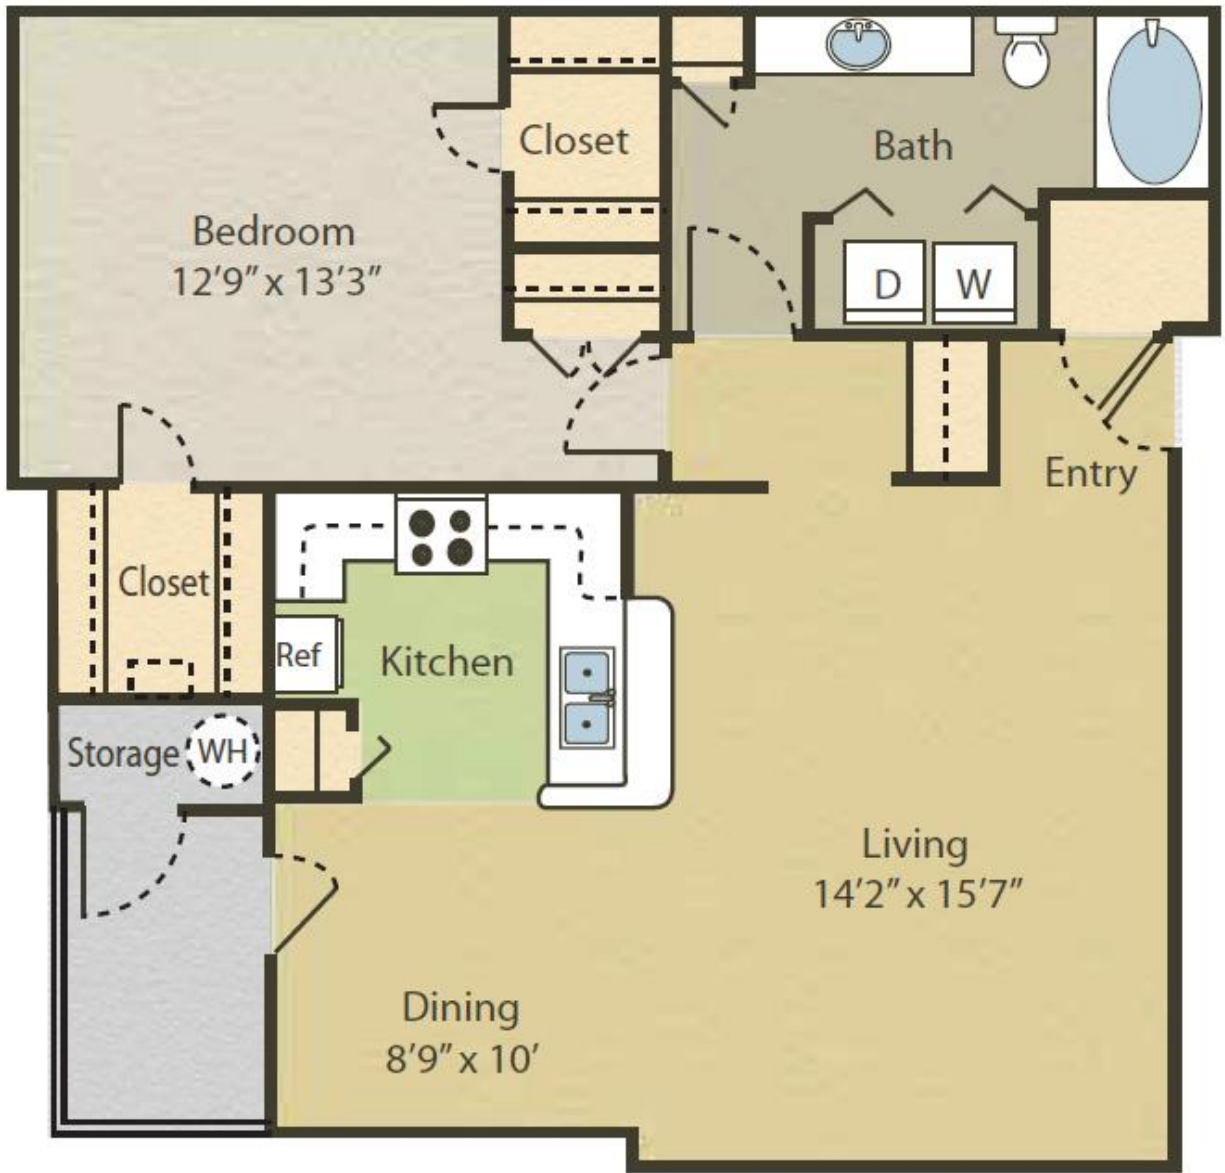

Site Map

Residential Floor Plans

The Manchac - One Bedroom One Bath (852 Sq Ft)

The Lafourche – One Bedroom One Bath (965 Sq Ft)

The Maurepas – Two Bedroom Two Bath (1146 Sq Ft)

The Anchafalaya – Two Bedroom Two Bath (1268 Sq Ft)

The Chauvin – Three Bedroom Two Bath (1402 Sq Ft)

Unit Mix

Count	Rent Roll Type	Description	Rent Roll Sq Ft
54	la01a11a	1x1 Small	852
18	la01a11b	1x1 Large	965
120	la01a22a	2x2 Small	1146
18	la01a22b	2x2 Large	1268
1	la01a22c	2x2 Over office	1300
102	la01a32a	3x2	1402
1	la01a32c	3x2 Over office	1500